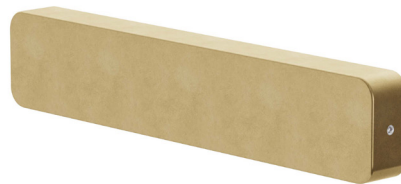

Natural Brass, Waxed