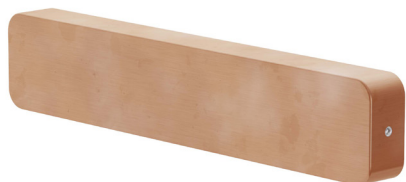

Brushed Copper