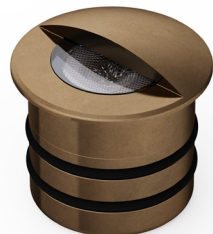

#### Introduction

ALY is a compact cut-off uplight with shallow recess and asymmetrical optics. Perfect for wall washing or offset illumination of features and flora, ALY is available in our natural tumbled and waxed finish or the sophisticated carbonite aged brass.

Solvent  
Resistant

Saltwater  
Resistant

Observe  
Polarity

Lumen  
Maintenance

## Aged Brass, Waxed